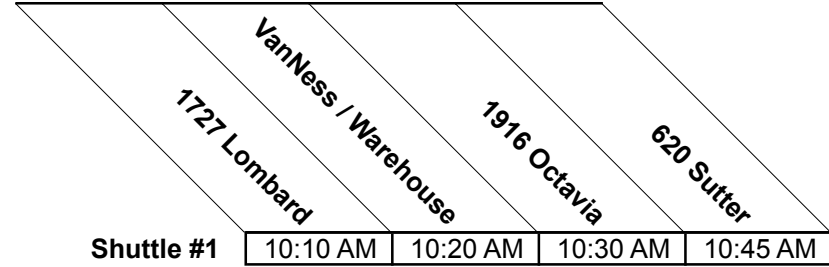

Monday, August 31st
Get Ready, Get Set (meet at 620 Sutter)
11:00AM to 2:00PM

1st Trip

10:30 Students loading onto buses
11:00 Depart for Colma, 1 bus departs for Utrecht
12:00 Students dropped at either BBB or Target.
1:00 Students have the option to swap stores, or head back if they are done shopping.
2:00 Buses depart for Residence halls and 79 New Montgomery