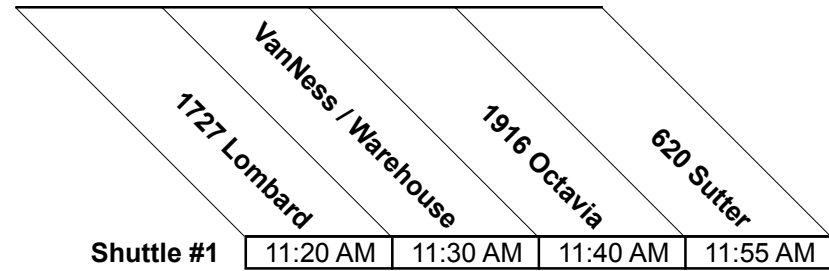

Sunday, September 6th
Culture: SF Style (meet where?)
12:00PM to 4:00PM

Return trip is available at 4:00PM

Shuttle #1 to Lombard, VanNess/Warehouse & Octavia

Shuttle #2 to Bush, Sutter & 79NM

Shuttle #3 to 79NM, 60 Federal & 601 Brannan