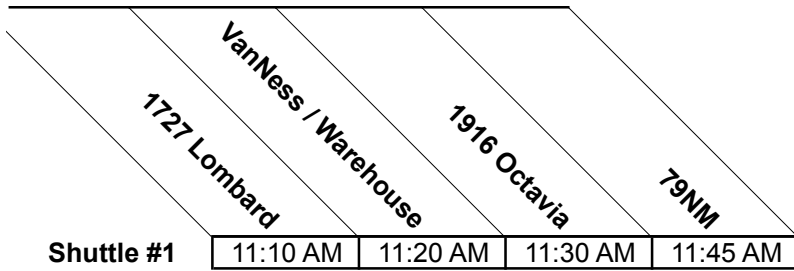

Sunday, September 6th
Culture: SF Style (meet where?)
12:00PM to 4:00PM

Return trip is available at 4:00PM

Shuttle #1 to Lombard, VanNess/Warehouse & Octavia

Shuttle #2 to Bush, Sutter & 79NM

Shuttle #3 to 79NM, 60 Federal & 601 Brannan