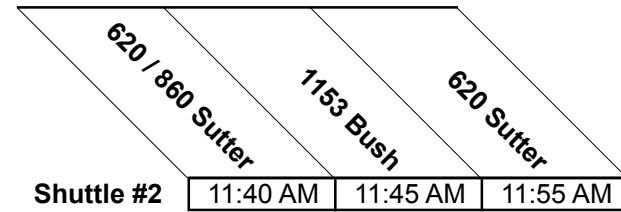

Sunday, September 6th
Culture: SF Style (meet where?)
12:00PM to 4:00PM

Return trip is available at 4:00PM

Shuttle #1 to Lombard, VanNess/Warehouse & Octavia

Shuttle #2 to Bush, Sutter & 79NM

Shuttle #3 to 79NM, 60 Federal & 601 Brannan