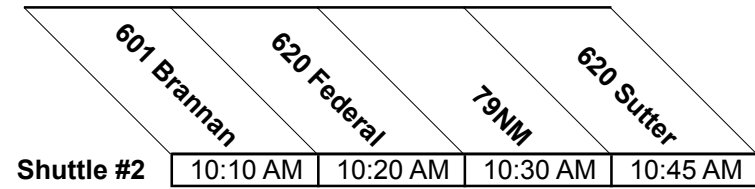

Shuttle #3 to VanNess, Octavia, Jackson & Lombard

Monday, August 31st
Get Ready, Get Set (meet at 620 Sutter)
11:00AM to 2:00PM

1st Trip

10:30 Students loading onto buses
 11:00 Depart for Colma, 1 bus departs for Utrecht
 12:00 Students dropped at either BBB or Target.
 1:00 Students have the option to swap stores, or head back if they are done shopping.
 2:00 Buses depart for Residence halls and 79 New Montgomery