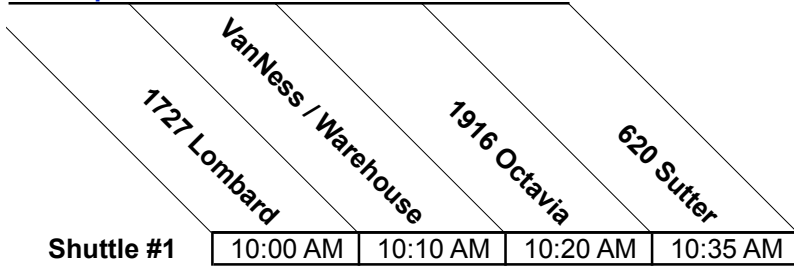

Monday, August 31st
Get Ready, Get Set (meet at 620 Sutter)
11:00AM to 2:00PM

1st Trip

10:30 Students loading onto buses
11:00 Depart for Colma, 1 bus departs for Utrecht
12:00 Students dropped at either BBB or Target.
1:00 Students have the option to swap stores, or head back if they are done shopping.
2:00 Buses depart for Residence halls and 79 New Montgomery